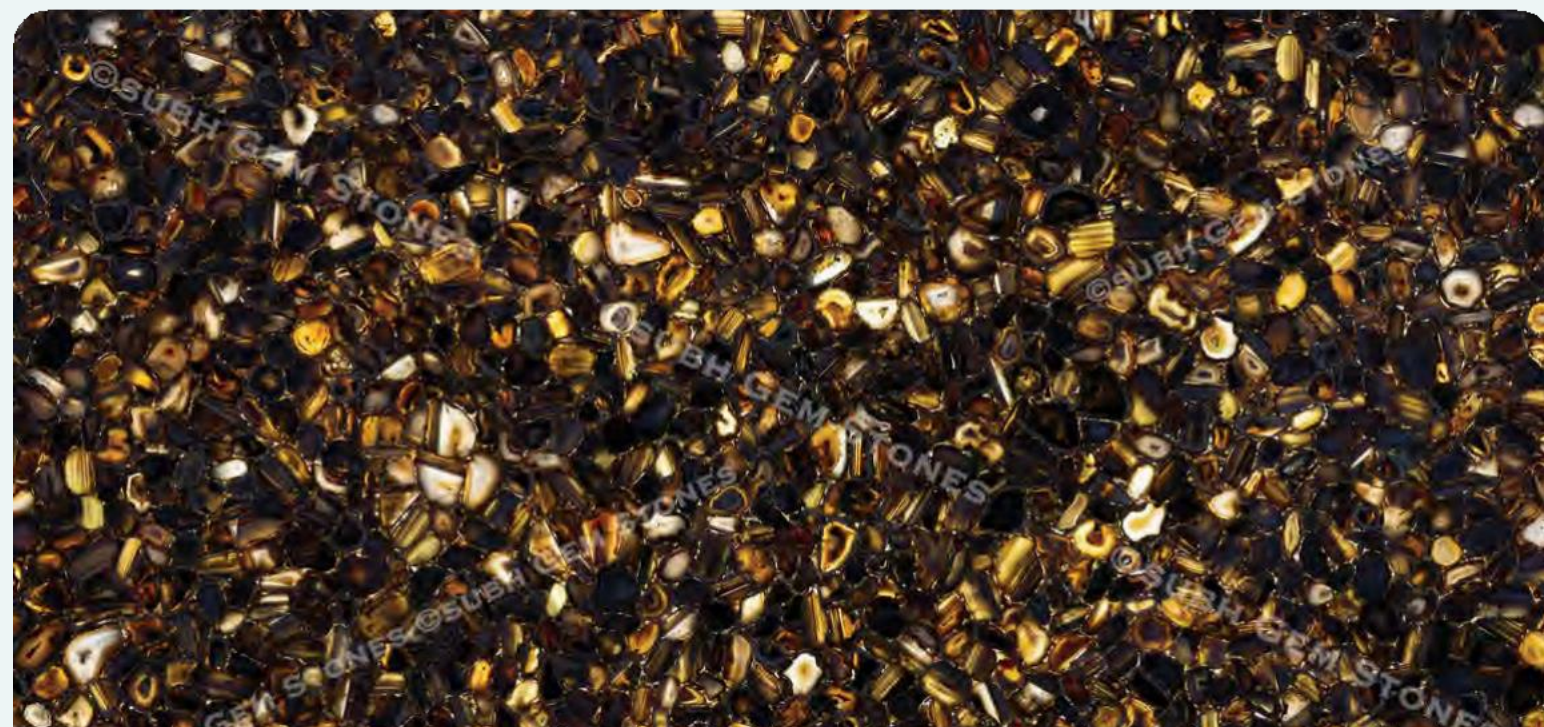

SALENITE SUNBURST

SALENITE SUNBURST BACKLIT

SUBH GEM STONES
Manufacturer and Exporter of Gemstone Slabs

SELENITE SUNBURST

BLACK AGATE

BLACK AGATE

BLACK AGATE BACKLIT

BLACK AGATE