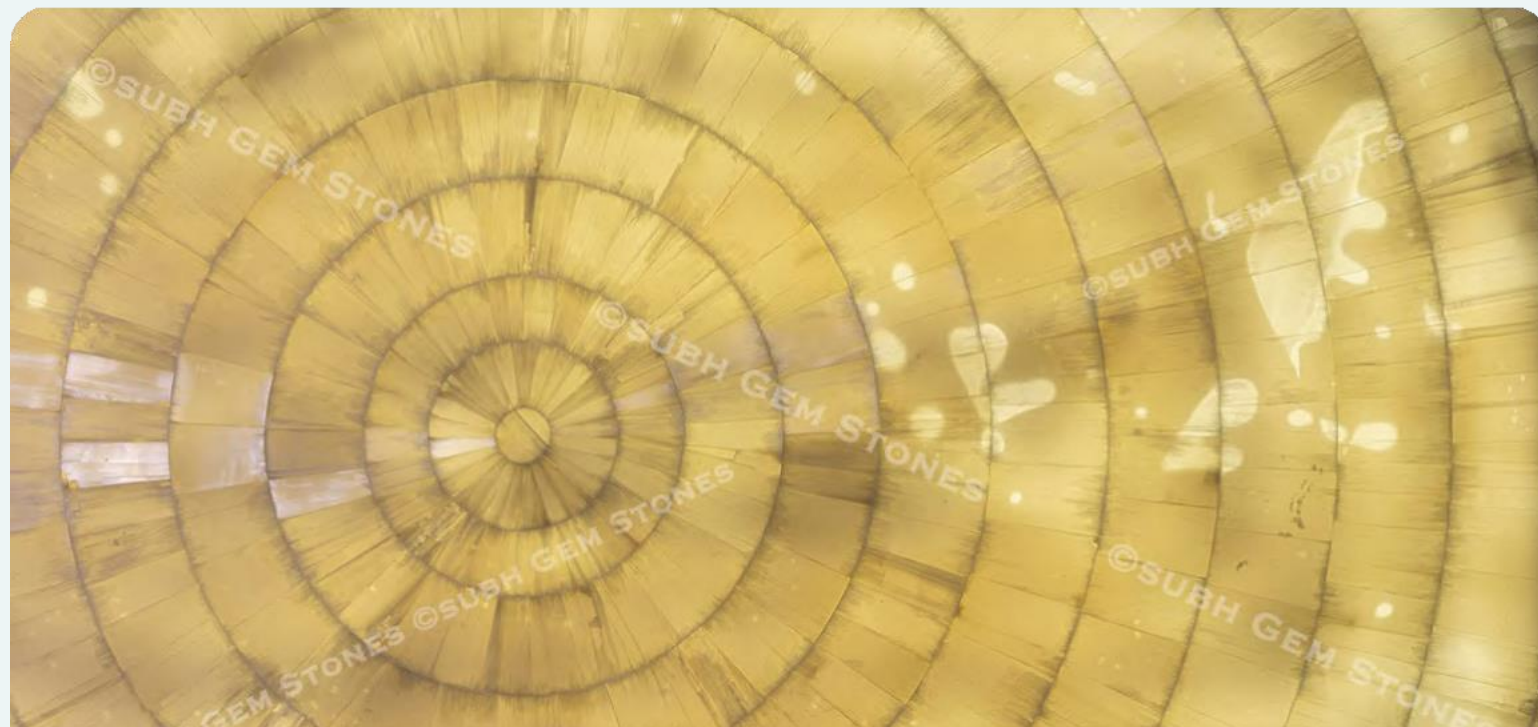

SALENITE SUNBURST BACKLIT